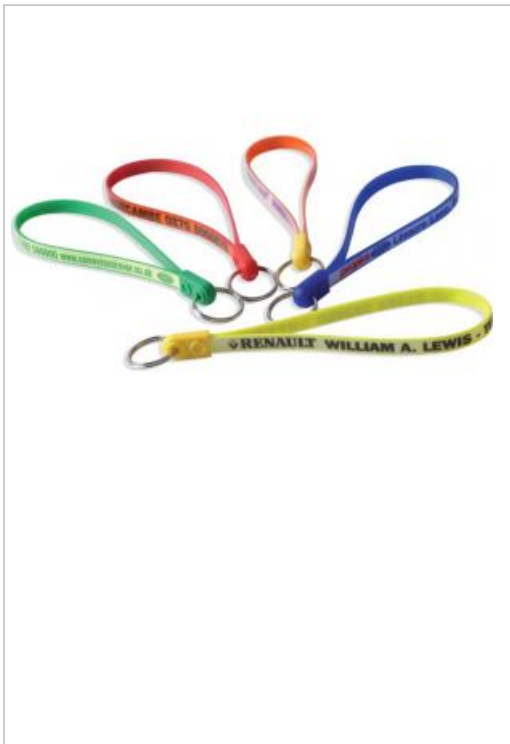

Additional Cost 3 Colour Print	£0.24
--------------------------------	-------

<b>Smart Pen Solid</b>		<b>10228246</b>
A retractable ballpen available in three different finishes. The unique design is also available in a wide range of colours. Parker type refill		
Colours: <b>Barrel/Clip:</b> White/Black, White/Blue, White/Turquoise, White/Green, White/Orange, White/Red, White/Yellow		
Dimensions: 50mm(w) x 6mm(h)		
Lead Time: 0 working days		
Print areas (mm)	Pad	Screen
Barrel	50(w) x 6(h)	40(w) x 20(h)
Clip	10(w) x 5(h)	
Qty	1 Colour	
250	£0.56	
500	£0.46	
1000	£0.39	
2500	£0.35	
5000	£0.30	
<b>Additional Costs</b>		
<b>Cumulative Costs</b>		
All orders		
Pad Origination per Colour		£37.50
<b>One-off Costs</b>		
Up to 1000 add		
Delivery - Next Day		£18.00
Up to 2500 add		
Delivery - Next Day		£33.00
Up to 5000 add		
Delivery - Next Day		£57.00